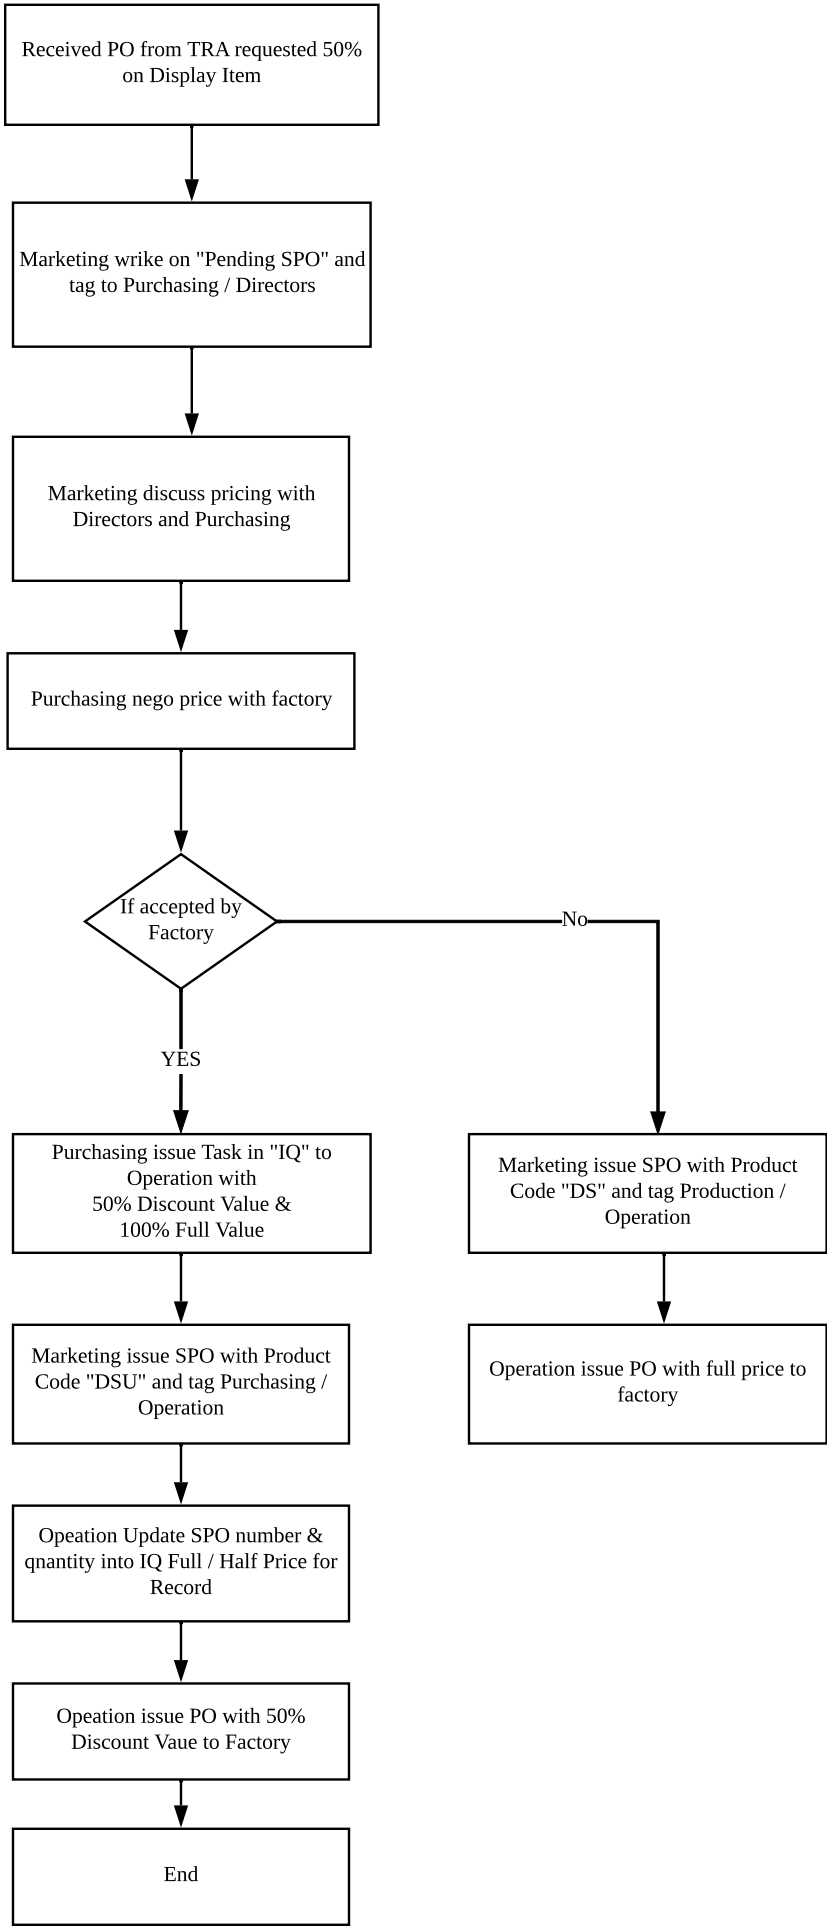

Purchase more than 1000 sets finished goods to factory

Remarks:
DSU - Display item with 50% (Abas Product Code)
DS - Display Item with No Discount - Full Price (Abas Product Code)